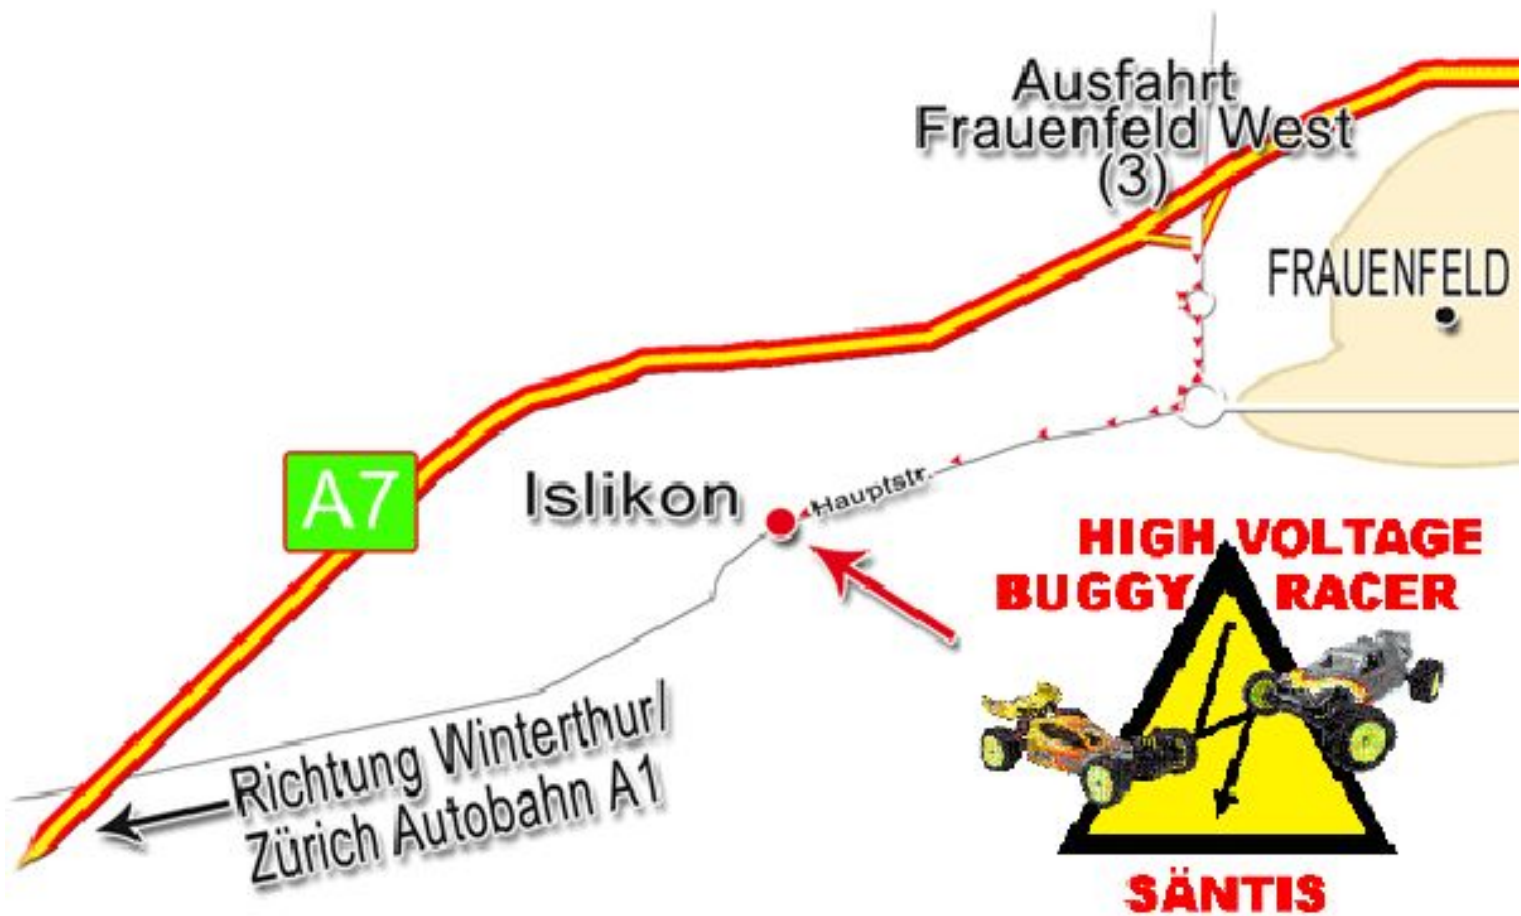

2009/2010 - RC18R Rally Cup

COMPETITION

ON ROAD

1:18

1/18 SCALE

ELECTRIC POWERED

RALLY CUP - INDOOR PISTE ISLIKON

Rennen / Courses - Indoor Piste Islikon: