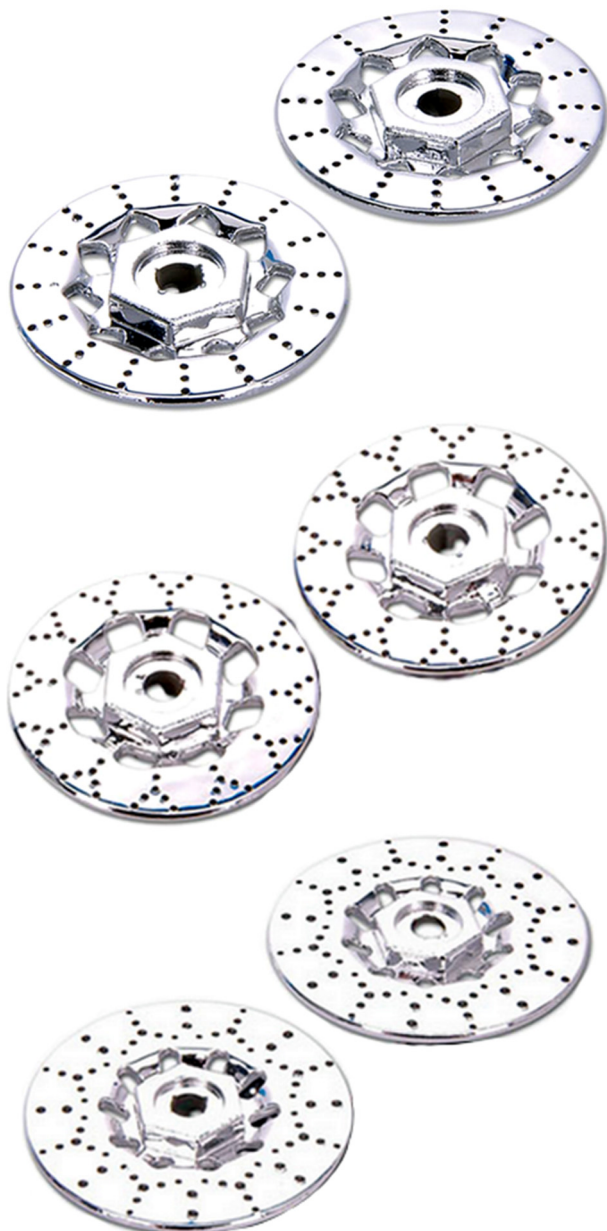

NEW 2015 !

SCALE CAR ACCESSORIES

HRC25122A Brake Disks - **30mm** (2 pcs)

- ◆ Easy to install on any 1/10 Drift or Touring Car

HRC25122B Brake Disks - **32mm** (2 pcs)

- ◆ Easy to install on any 1/10 Drift or Touring Car

HRC25122C Brake Disks - **38mm** (2 pcs)

- ◆ Easy to install on any 1/10 Drift or Touring Car

HRC Switzerland

HRC Distribution GmbH
Hofackerstrasse 14
CH-4132 Muttenz
Switzerland

Phone: +41 61 461 53 44
Fax: +41 61 544 74 06