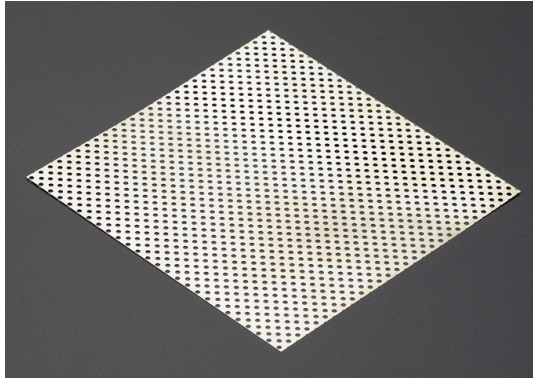

## PERFORATED TYPE MESH

**HRC25401I** 100x100 Perforated Mesh - Silver

- ◆ 1/10 Scale Finely Detailed Mesh
- ◆ Stainless Steel High Quality Material

## 3-BAR TYPE MESH

**HRC25401J** 100x100 3-Bar Mesh - Silver

- ◆ 1/10 Scale Finely Detailed Mesh
- ◆ Stainless Steel High Quality Material

## DIAMOND TYPE MESH

**HRC25401K** 100x100 Diamond Mesh - Silver

- ◆ 1/10 Scale Finely Detailed Mesh
- ◆ Stainless Steel High Quality Material