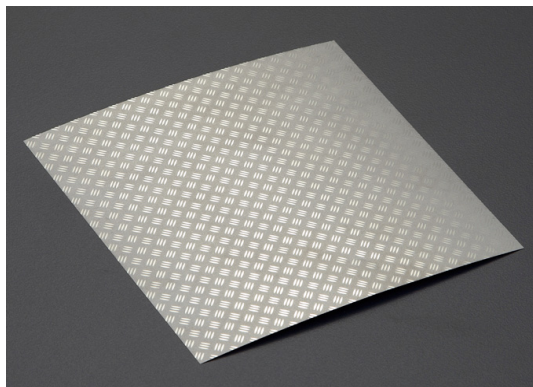

## PERFORATED TYPE MESH

**HRC25401I** 100x100 Perforated Mesh - Silver

- ◆ 1/10 Scale Finely Detailed Mesh
- ◆ Stainless Steel High Quality Material

## 3-BAR TYPE MESH

**HRC25401J** 100x100 3-Bar Mesh - Silver

- ◆ 1/10 Scale Finely Detailed Mesh
- ◆ Stainless Steel High Quality Material

## DIAMOND TYPE MESH

**HRC25401K** 100x100 Diamond Mesh - Silver

- ◆ 1/10 Scale Finely Detailed Mesh
- ◆ Stainless Steel High Quality Material