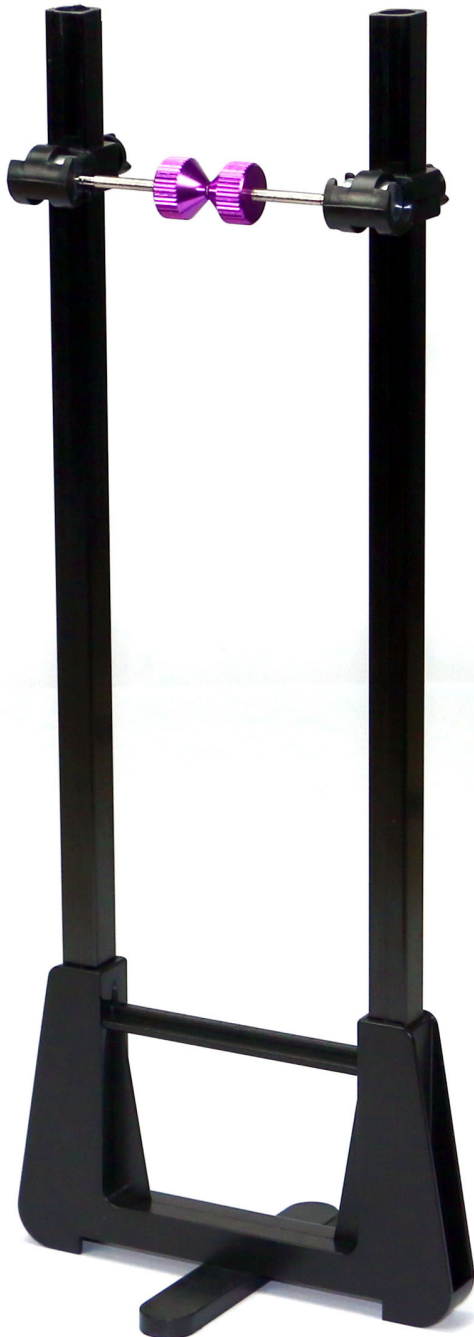

PROPELLER BALANCER

HRC Racing - LARGE Balancer for Propellers

HRC4061L LARGE Balancer for Propellers

- ◆ Glass Fiber
- ◆ Magnetic
- ◆ Extra large size for large propellers
- ◆ L100 x W85 x H300mm

HRC Switzerland