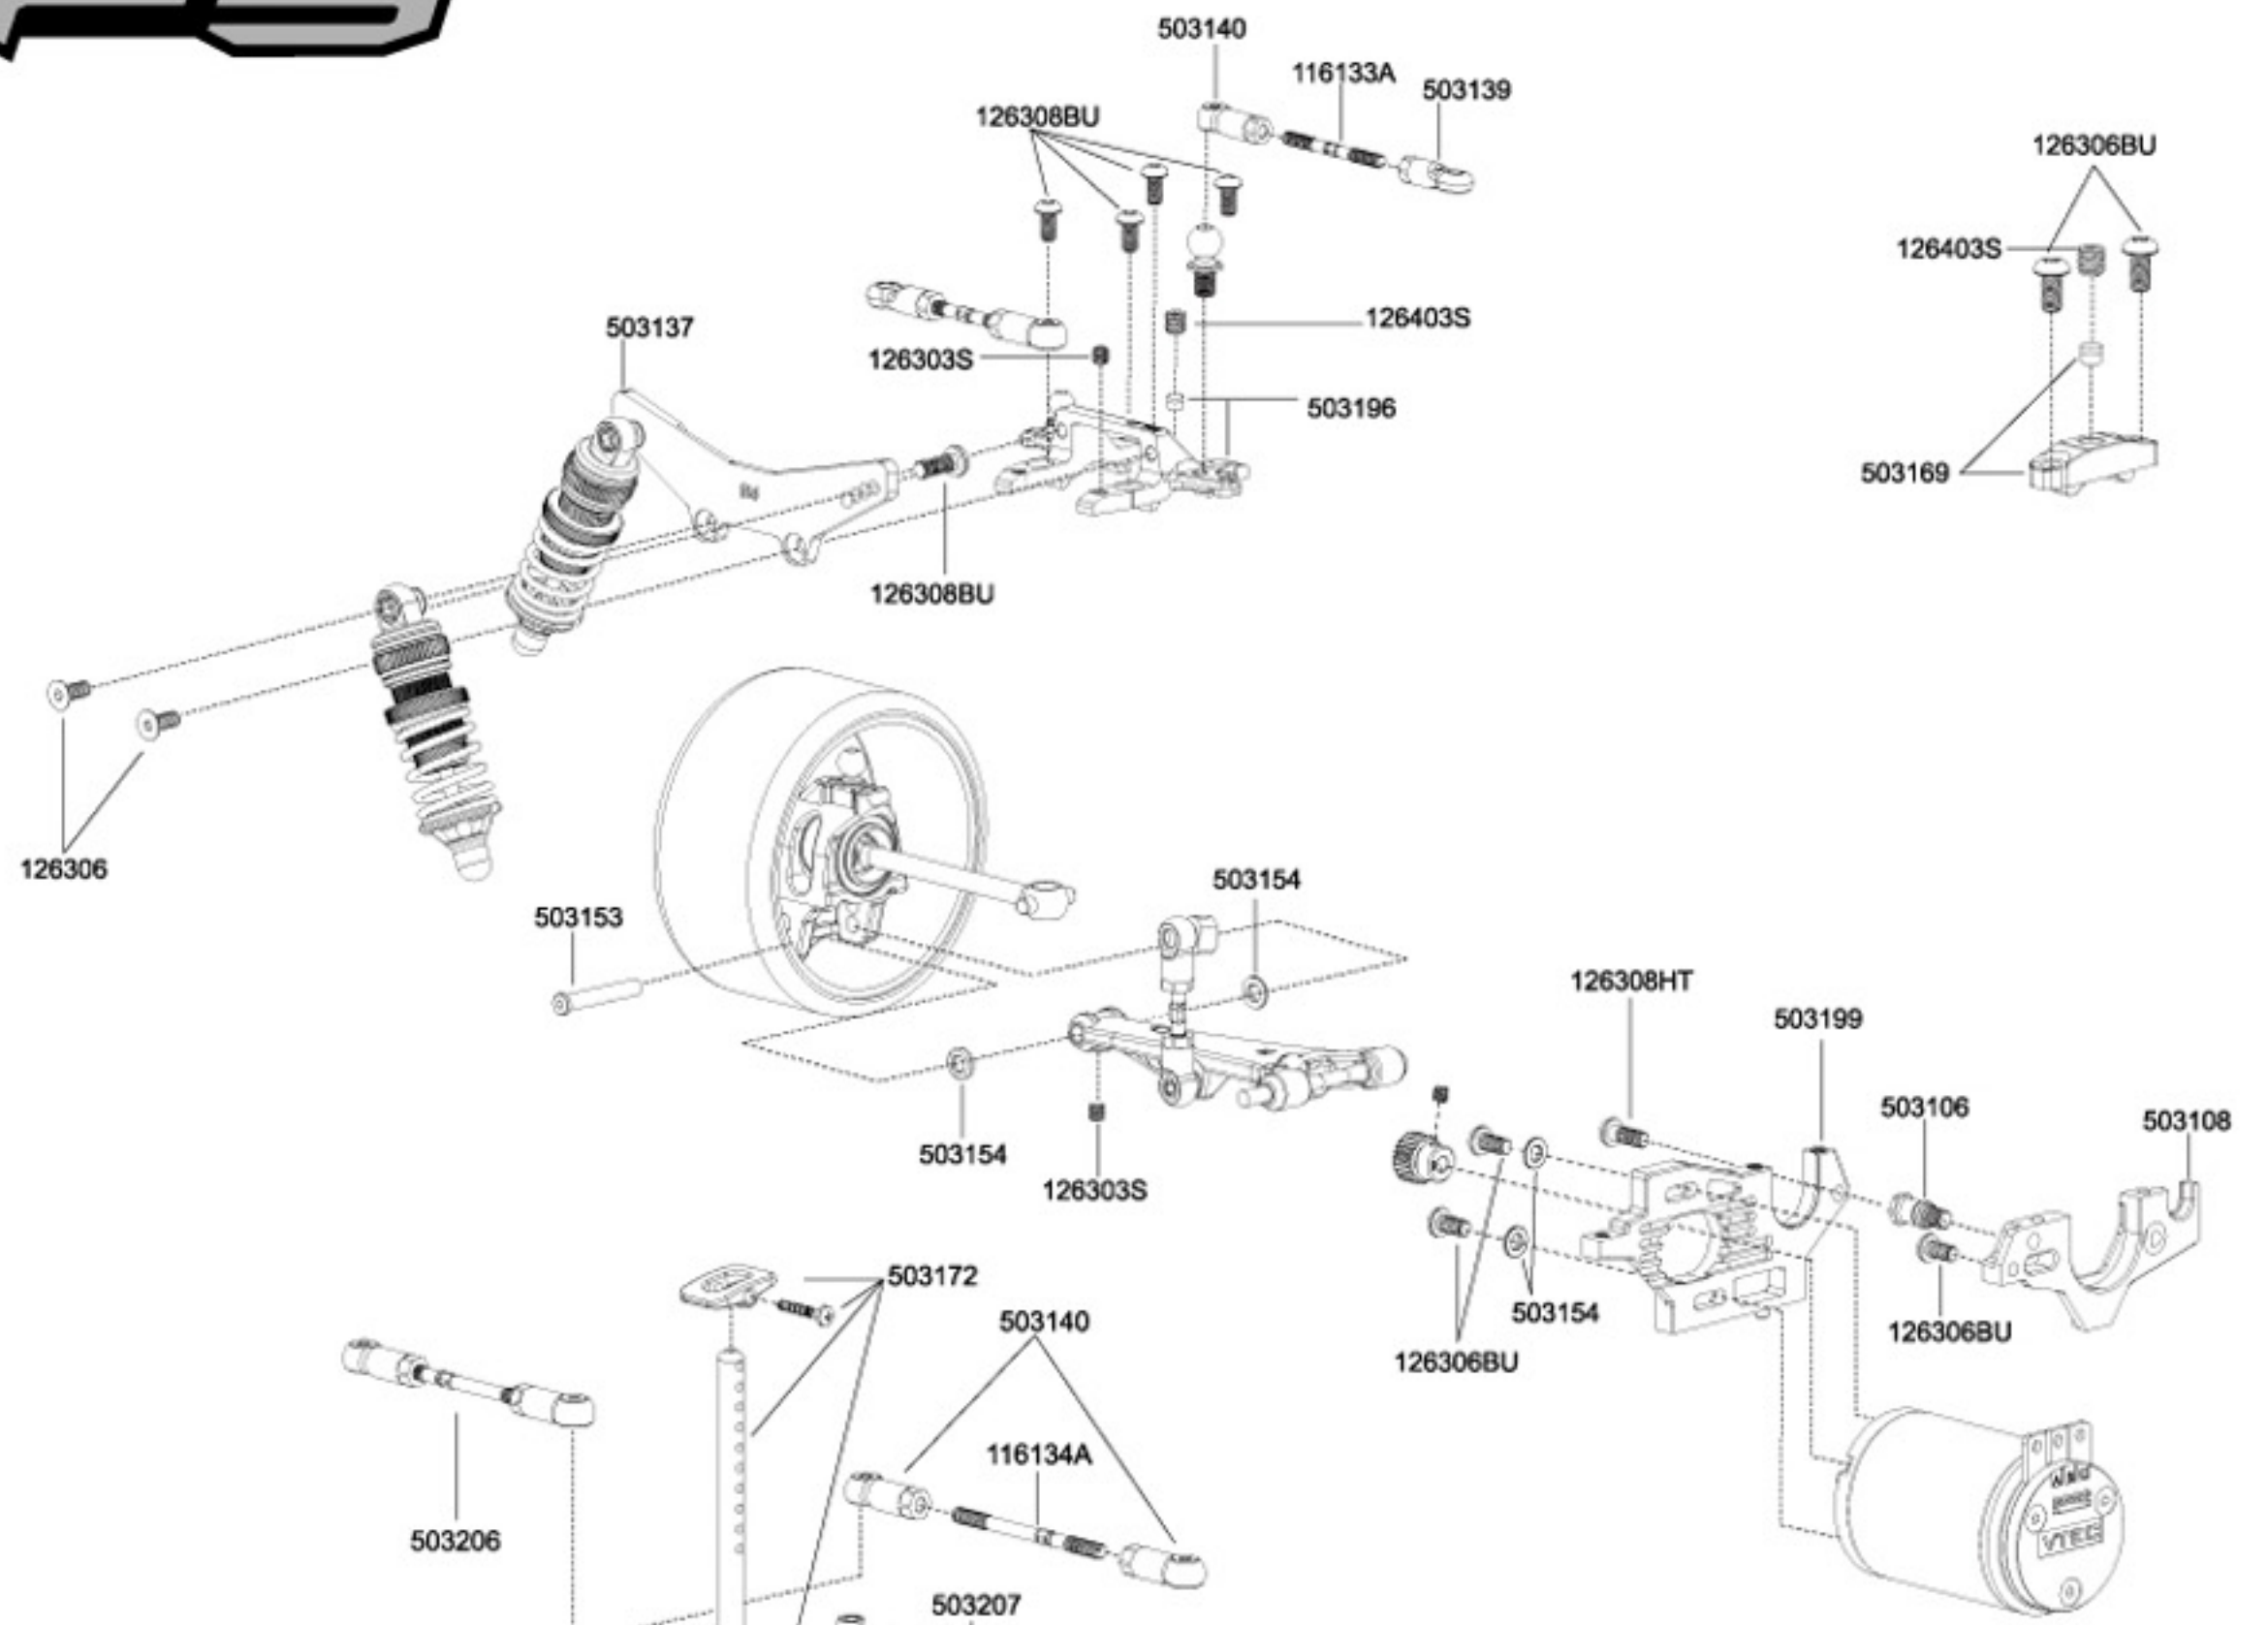

E4FS

Use the included special 3M double side tape for steering servo installation. The servo case should follow the printed frame on the chassis. IT TAKES ONE DAY FOR THE 3M TAPE TO REACH ITS MAXIMUM EFFECT. After servo installation, don't race the car until the next day.