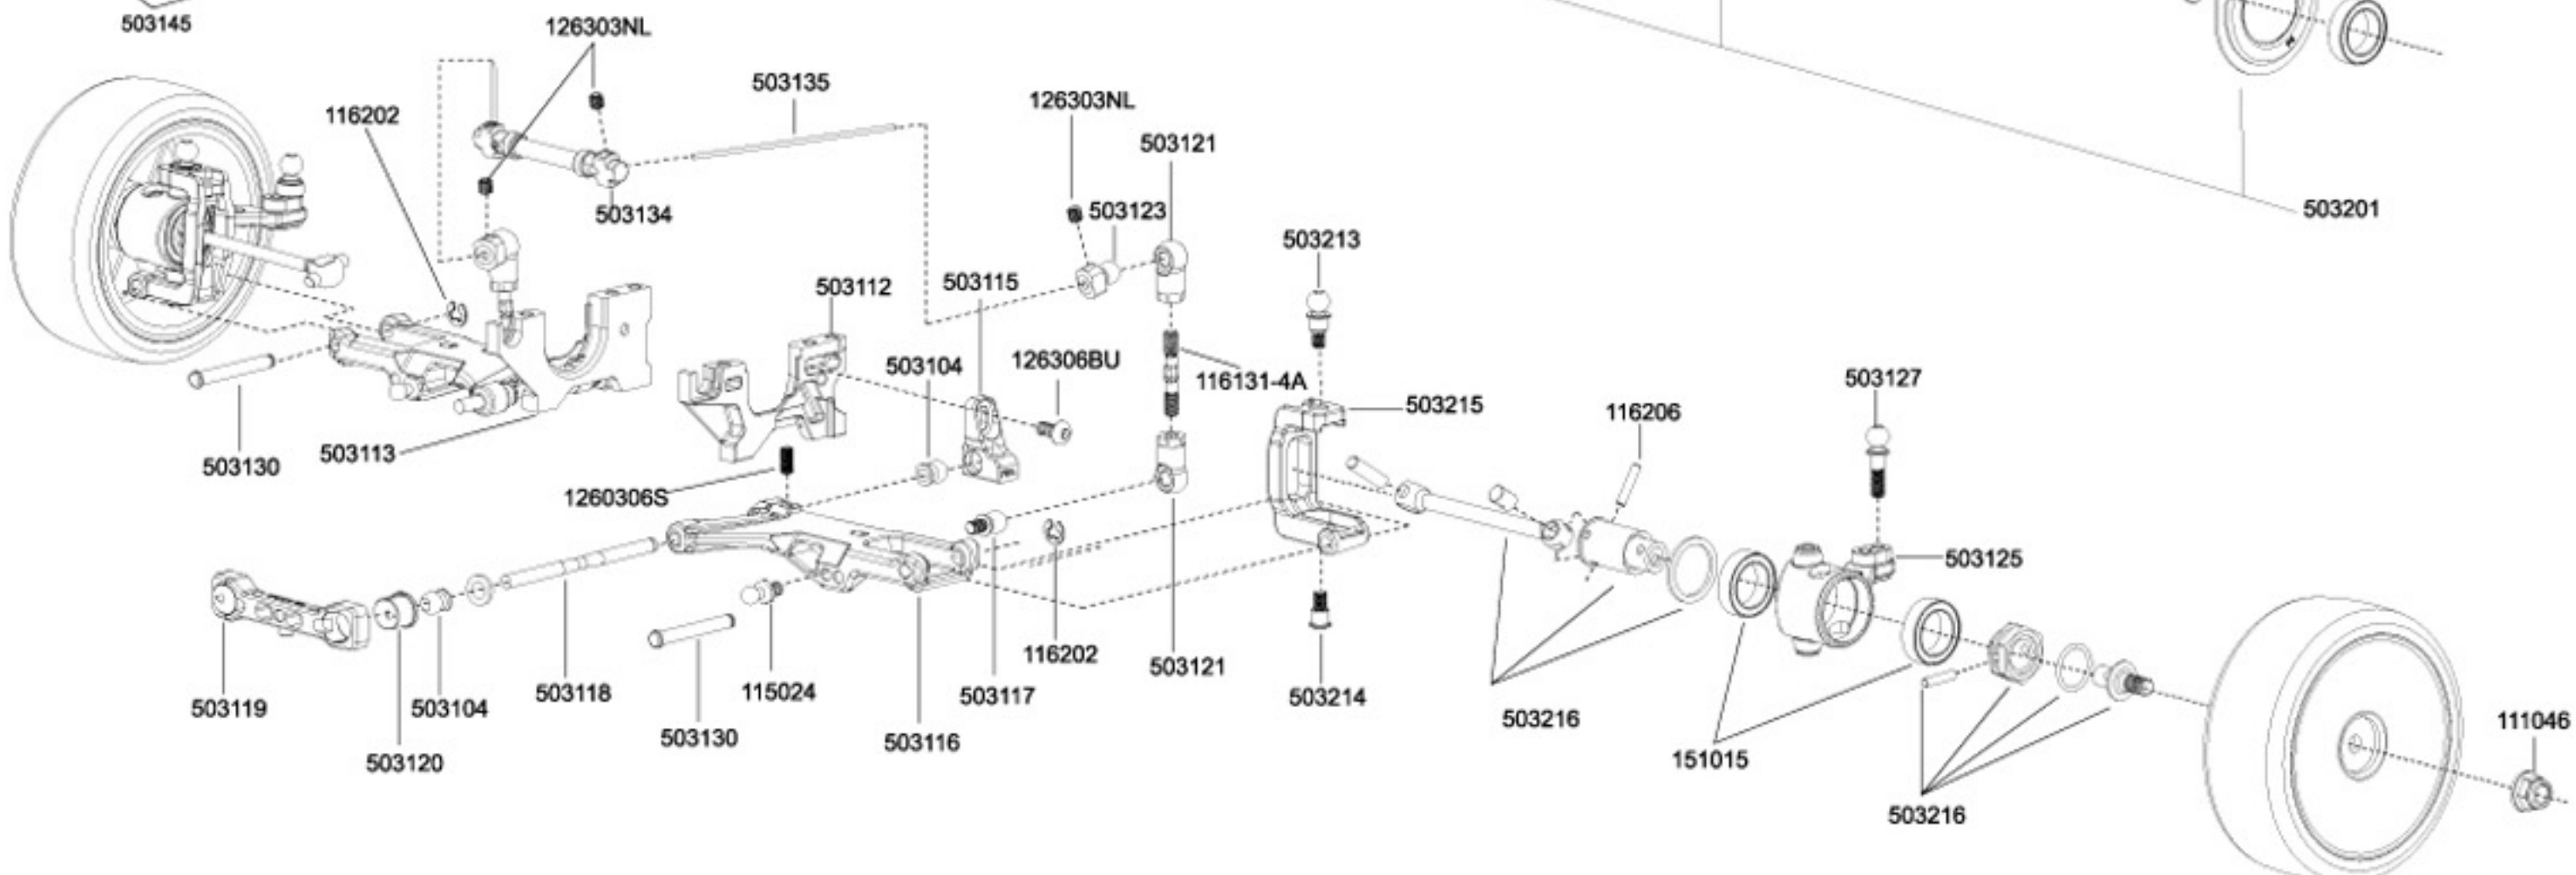

E4FS

Use the included special 3M double side tape for steering servo installation. The servo case should follow the printed frame on the chassis. IT TAKES ONE DAY FOR THE 3M TAPE TO REACH ITS MAXIMUM EFFECT. After servo installation, don't race the car until the next day.