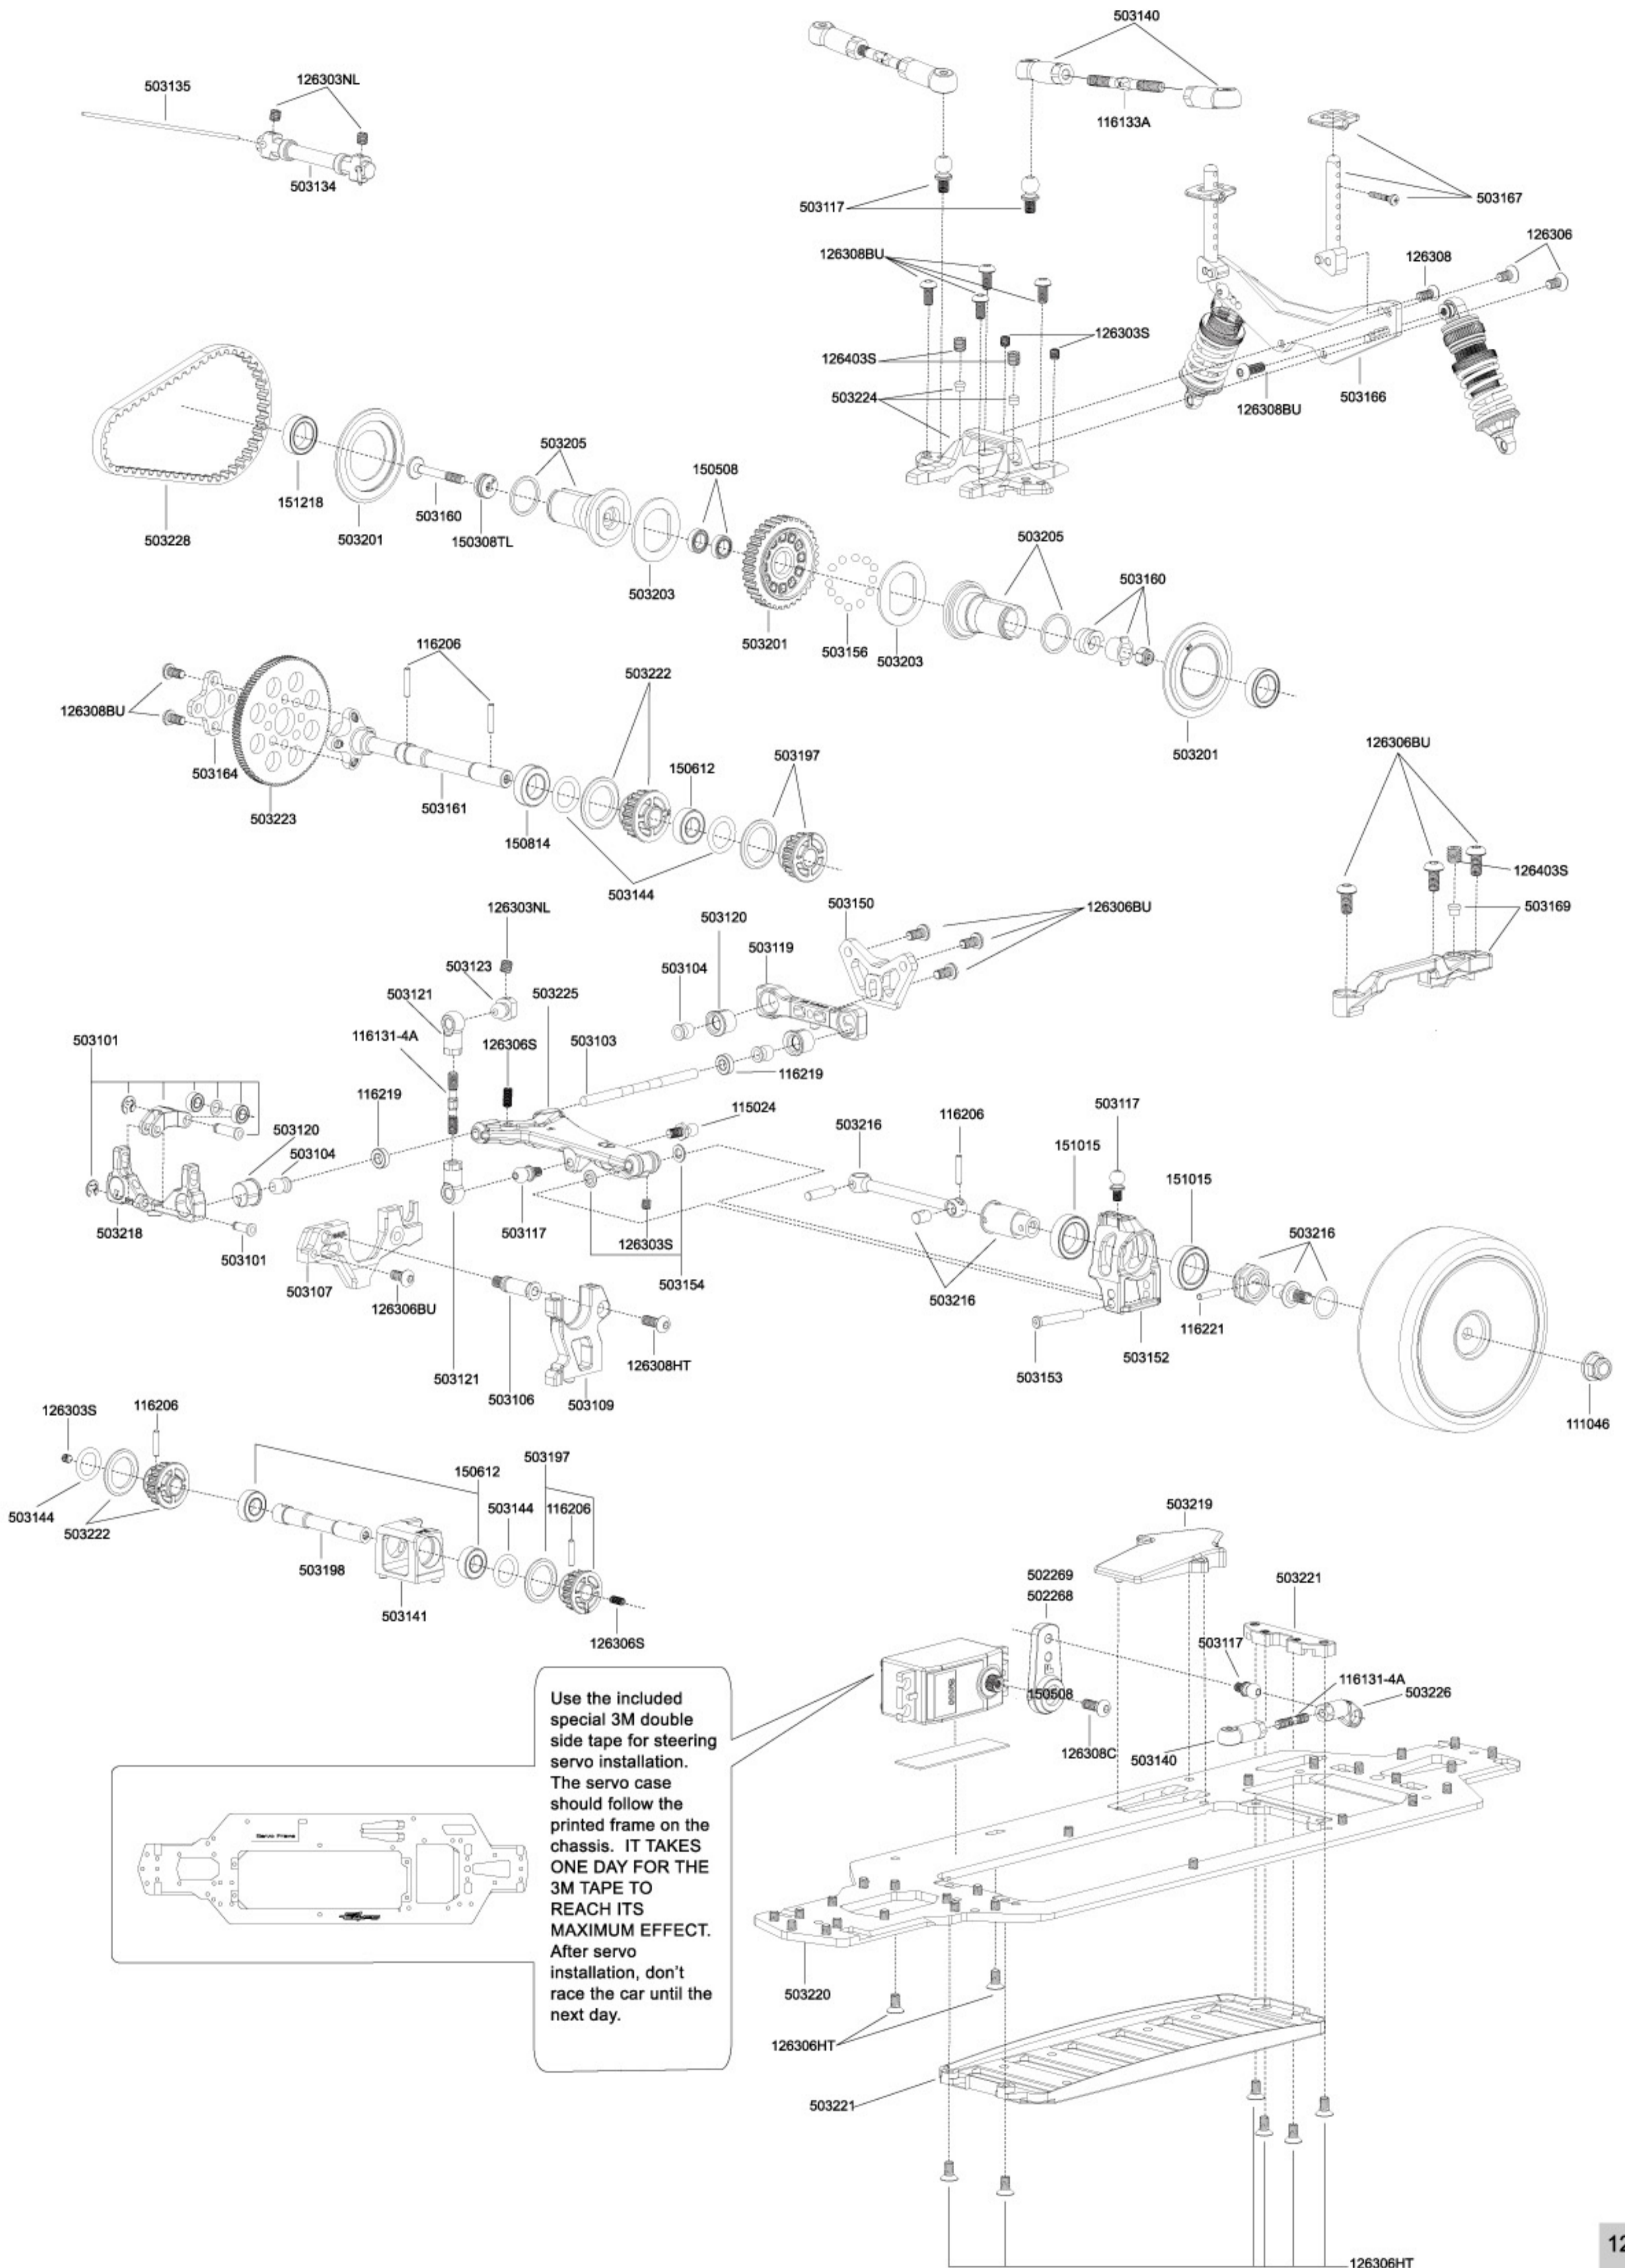

E4FS

Use the included special 3M double side tape for steering servo installation. The servo case should follow the printed frame on the chassis. IT TAKES ONE DAY FOR THE 3M TAPE TO REACH ITS MAXIMUM EFFECT. After servo installation, don't race the car until the next day.