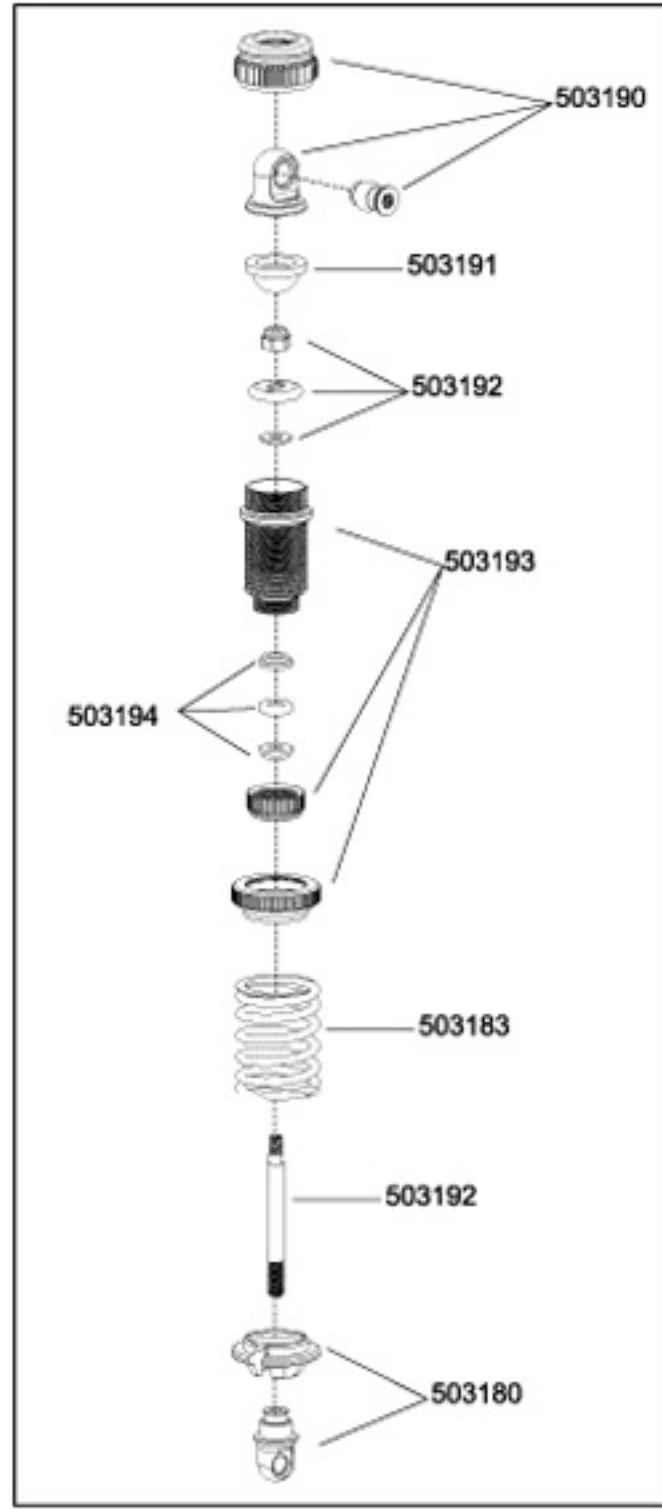

E4FS

Use the included special 3M double side tape for steering servo installation. The servo case should follow the printed frame on the chassis. IT TAKES ONE DAY FOR THE 3M TAPE TO REACH ITS MAXIMUM EFFECT. After servo installation, don't race the car until the next day.