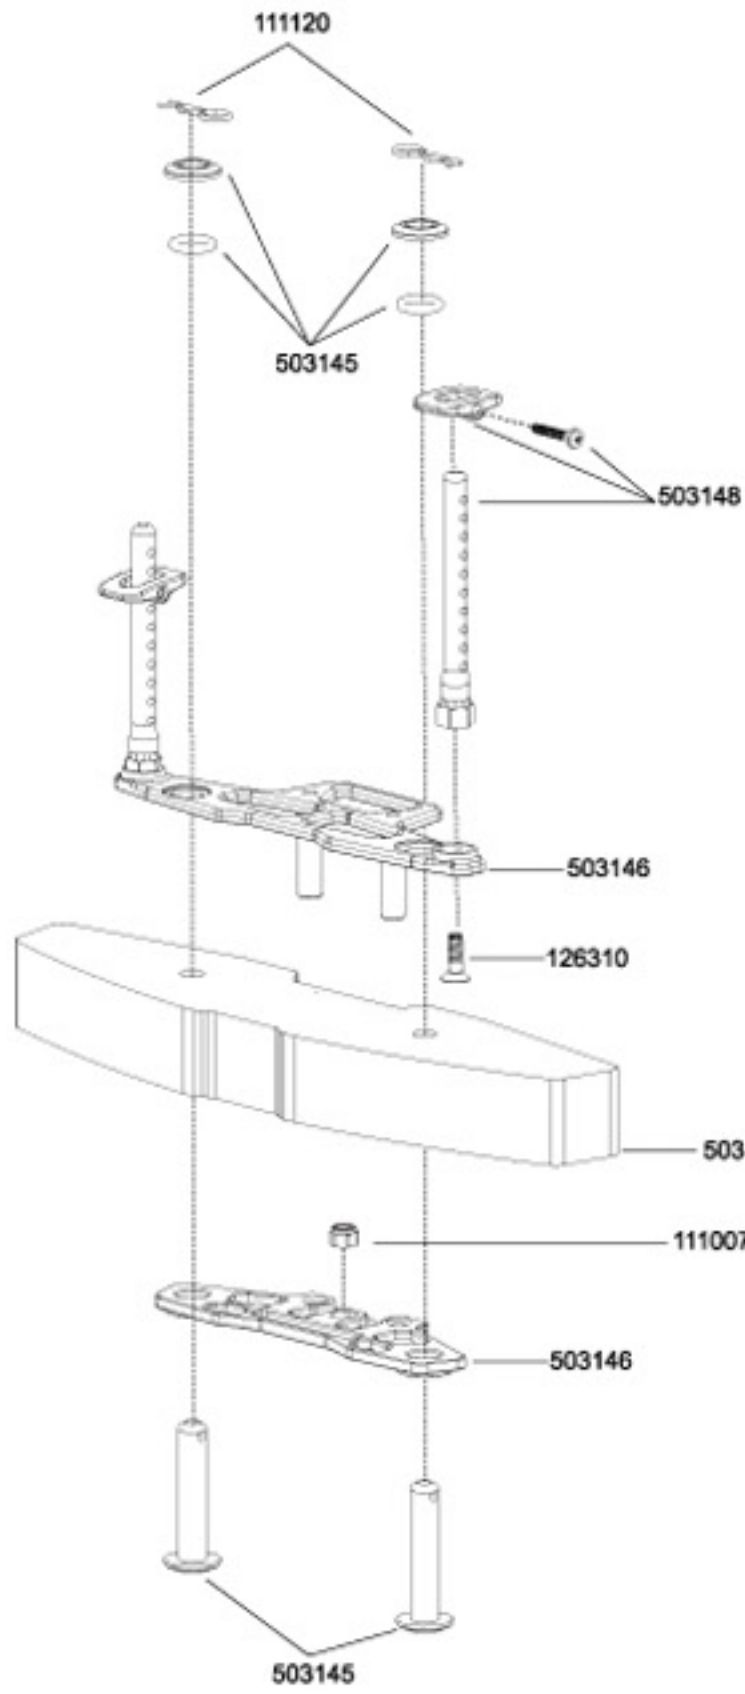

E4FS

Use the included special 3M double side tape for steering servo installation. The servo case should follow the printed frame on the chassis. IT TAKES ONE DAY FOR THE 3M TAPE TO REACH ITS MAXIMUM EFFECT. After servo installation, don't race the car until the next day.