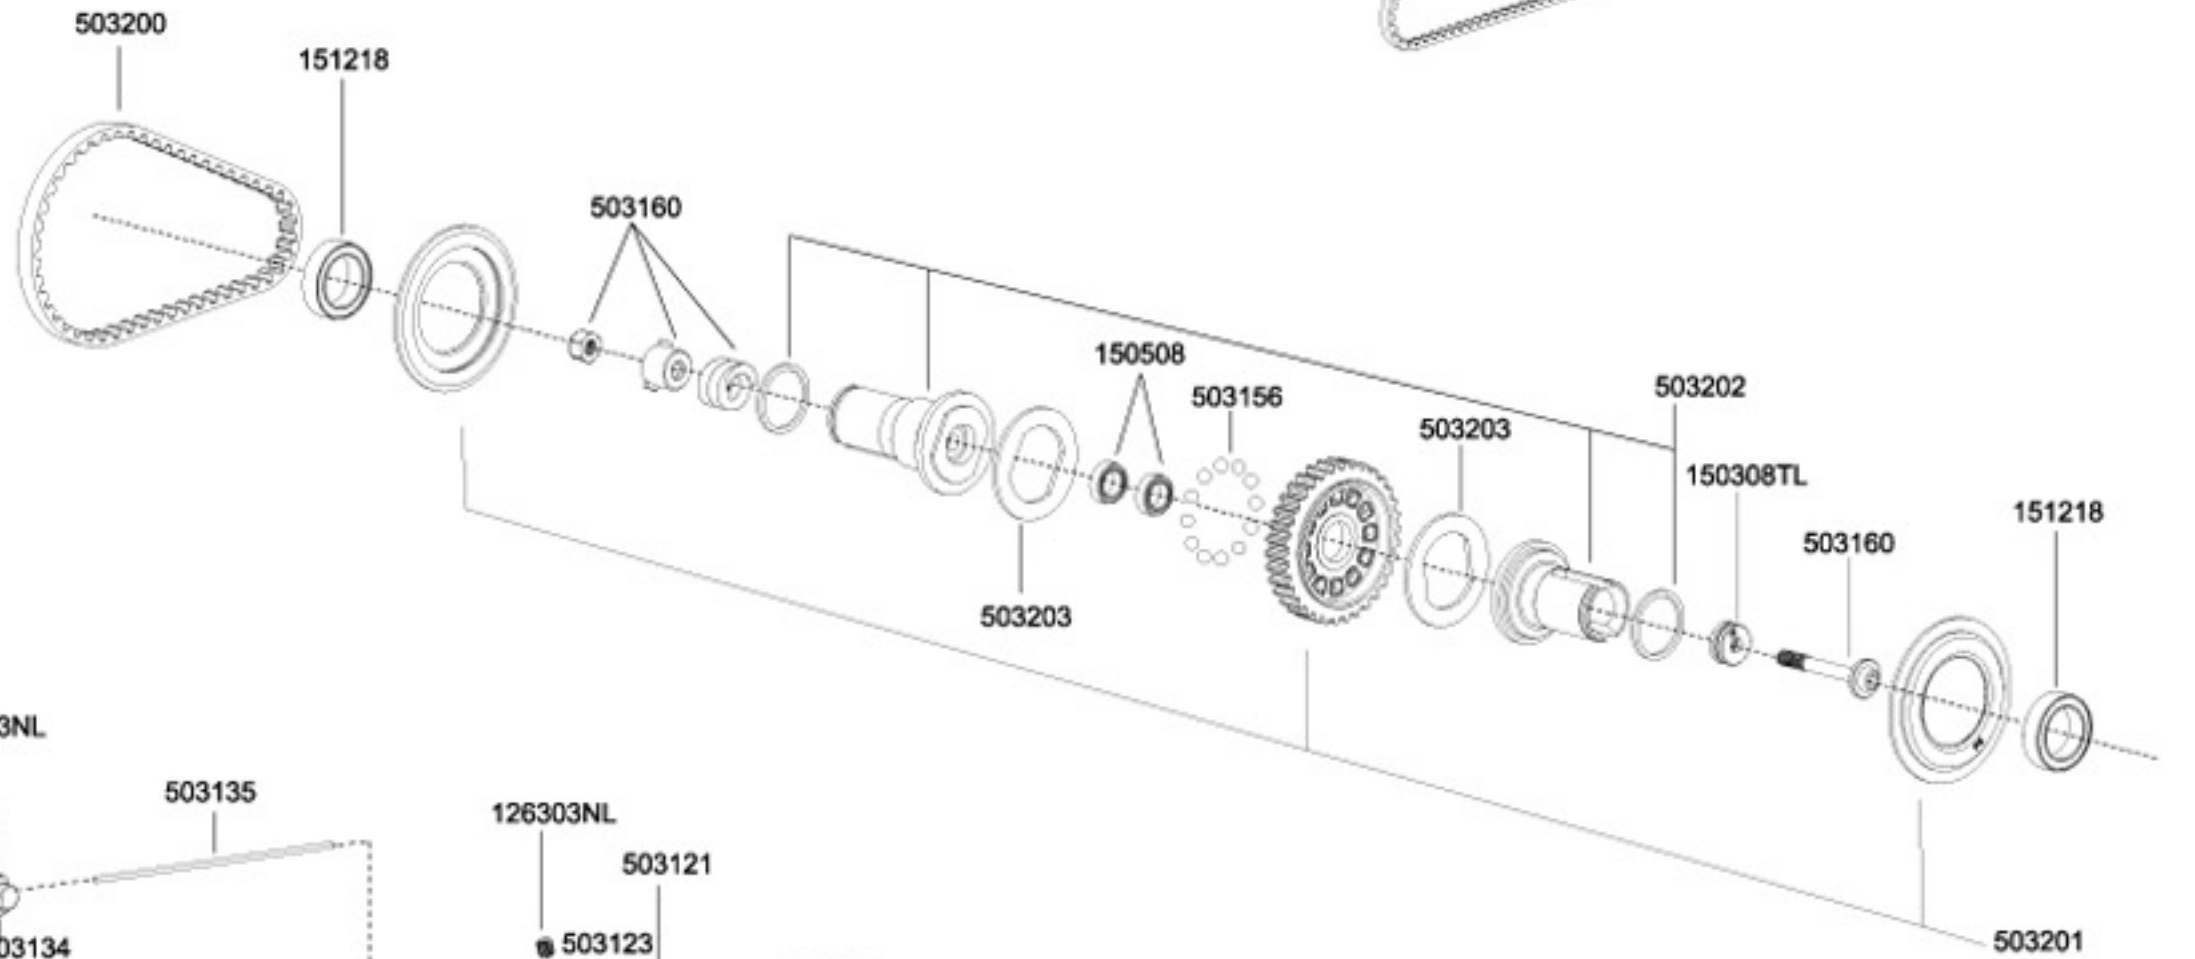

E4FS

Use the included special 3M double side tape for steering servo installation. The servo case should follow the printed frame on the chassis. IT TAKES ONE DAY FOR THE 3M TAPE TO REACH ITS MAXIMUM EFFECT. After servo installation, don't race the car until the next day.