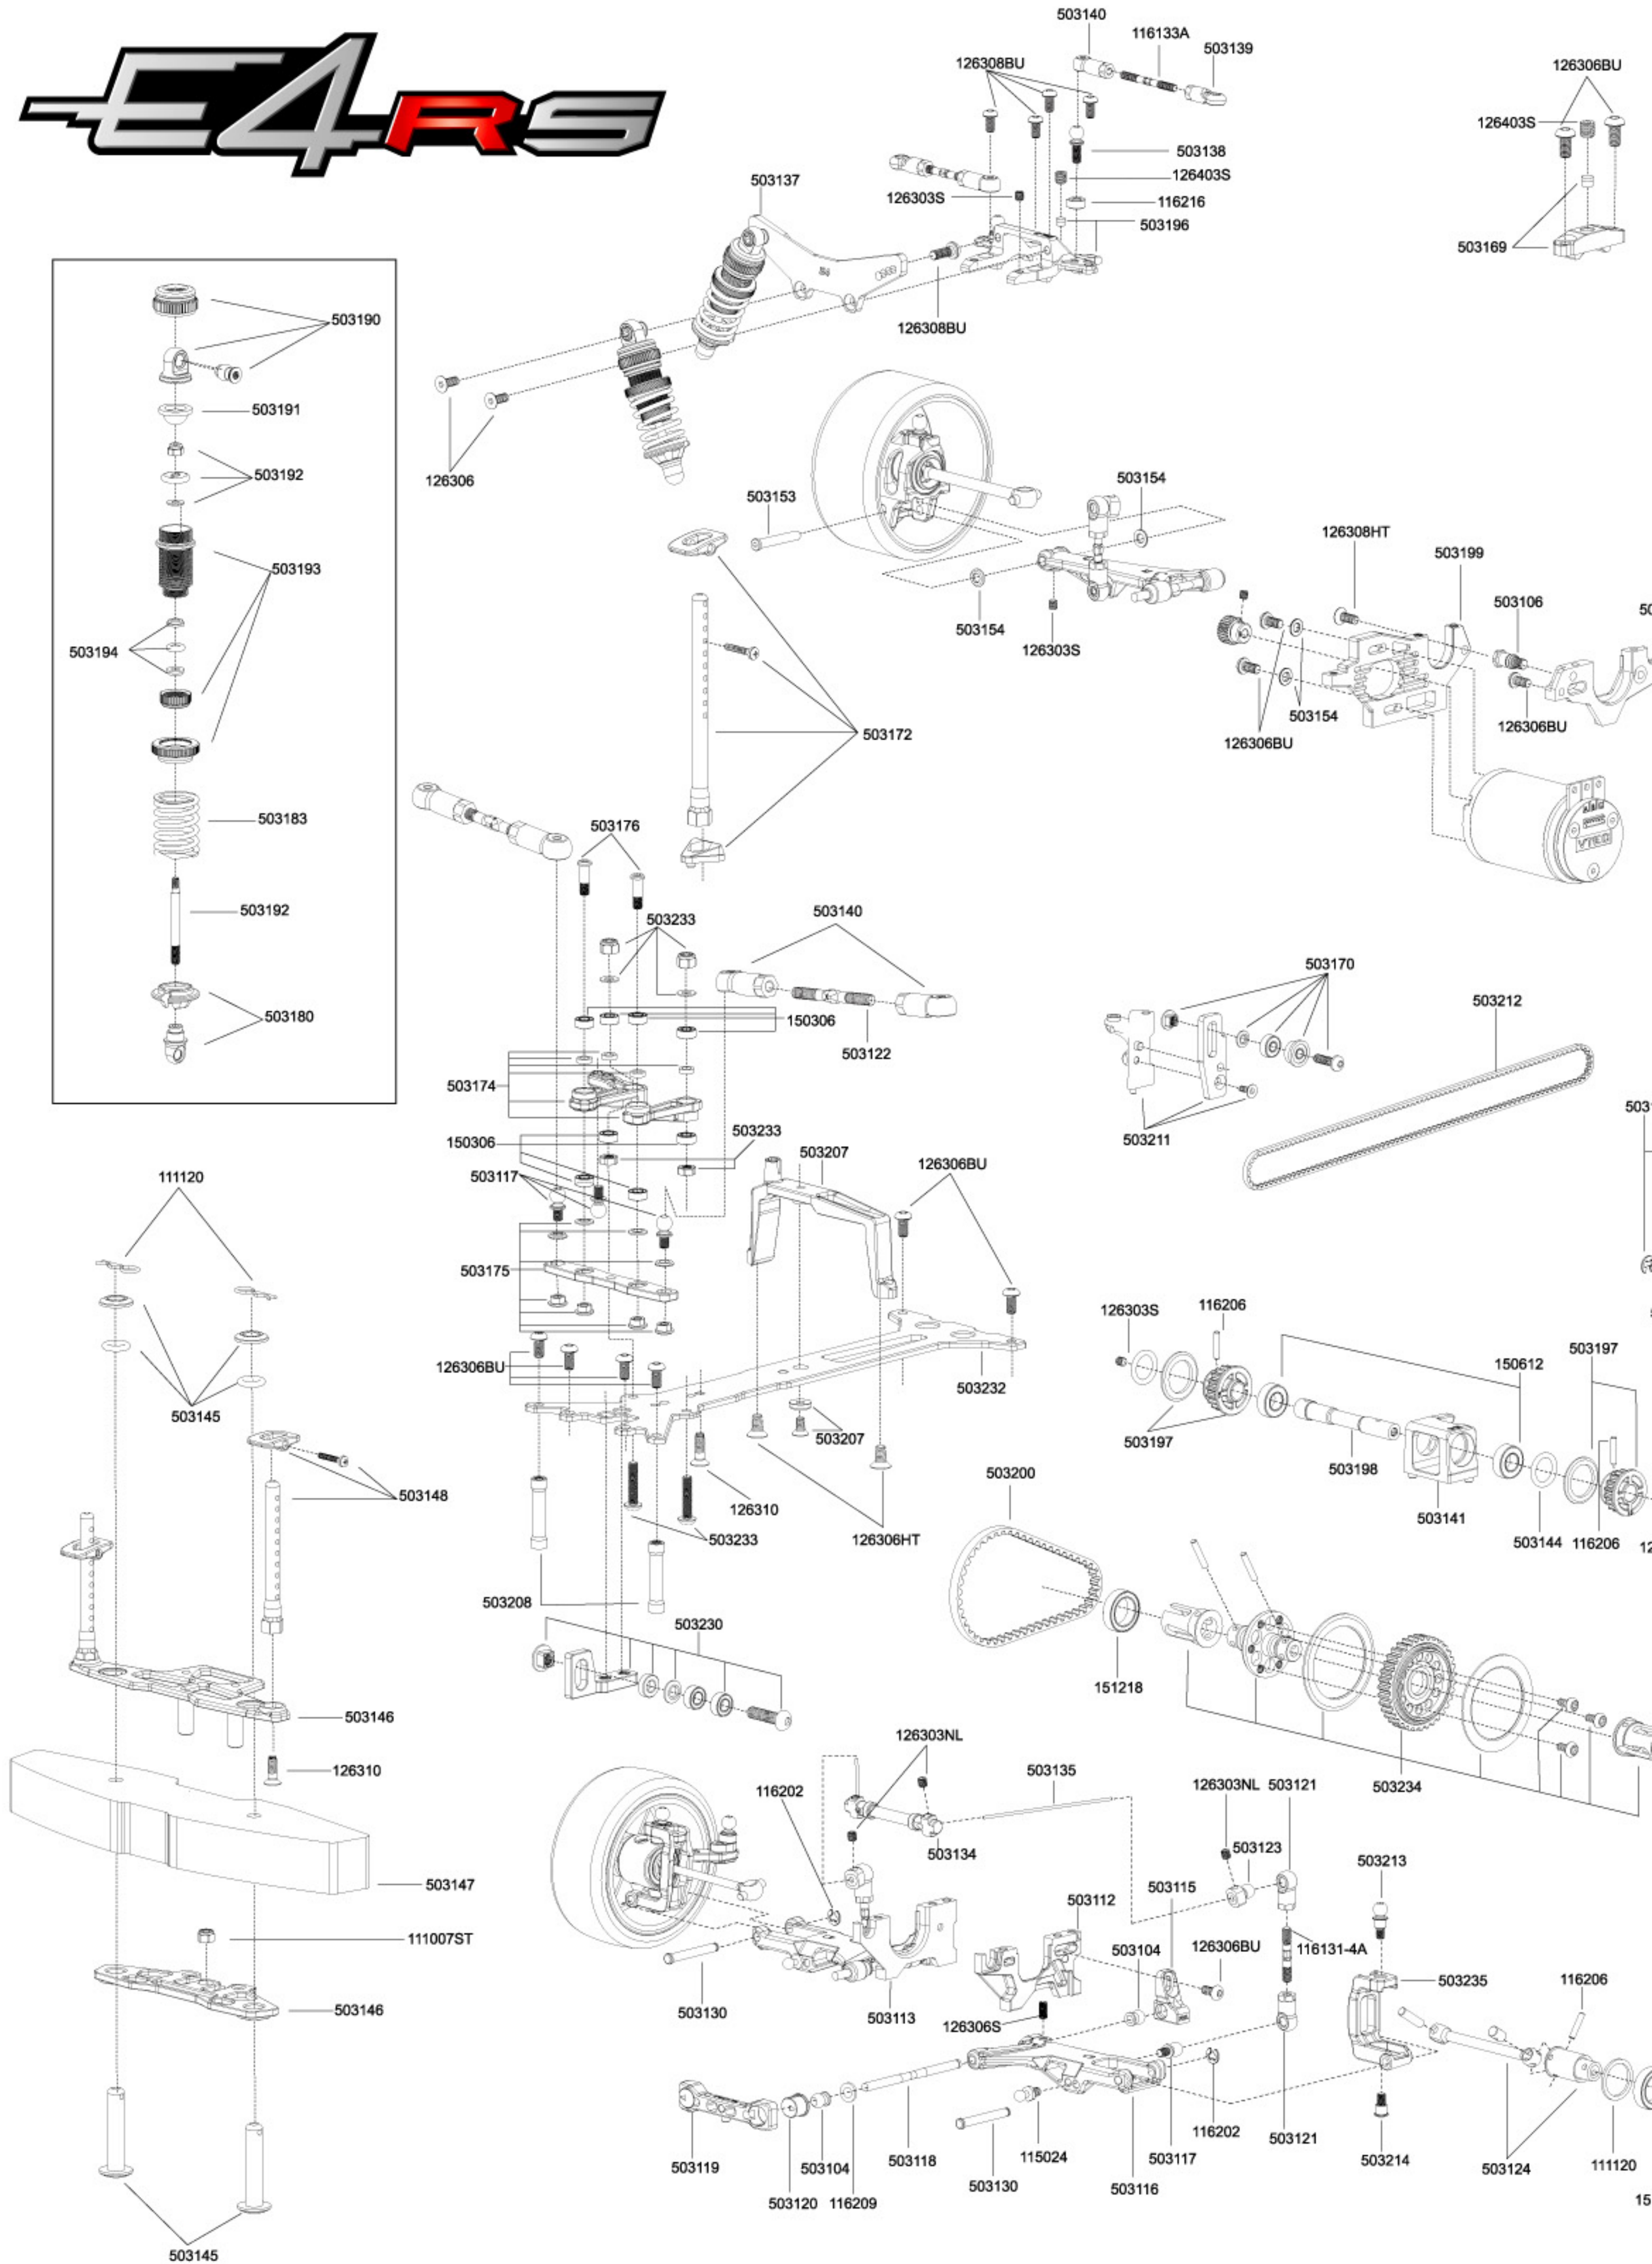

E4RS

Use the included special 3M double side tape for steering servo installation. The servo case should follow the printed frame on the chassis. IT TAKES ONE DAY FOR THE 3M TAPE TO REACH ITS MAXIMUM EFFECT. After servo installation, don't race the car until the next day.