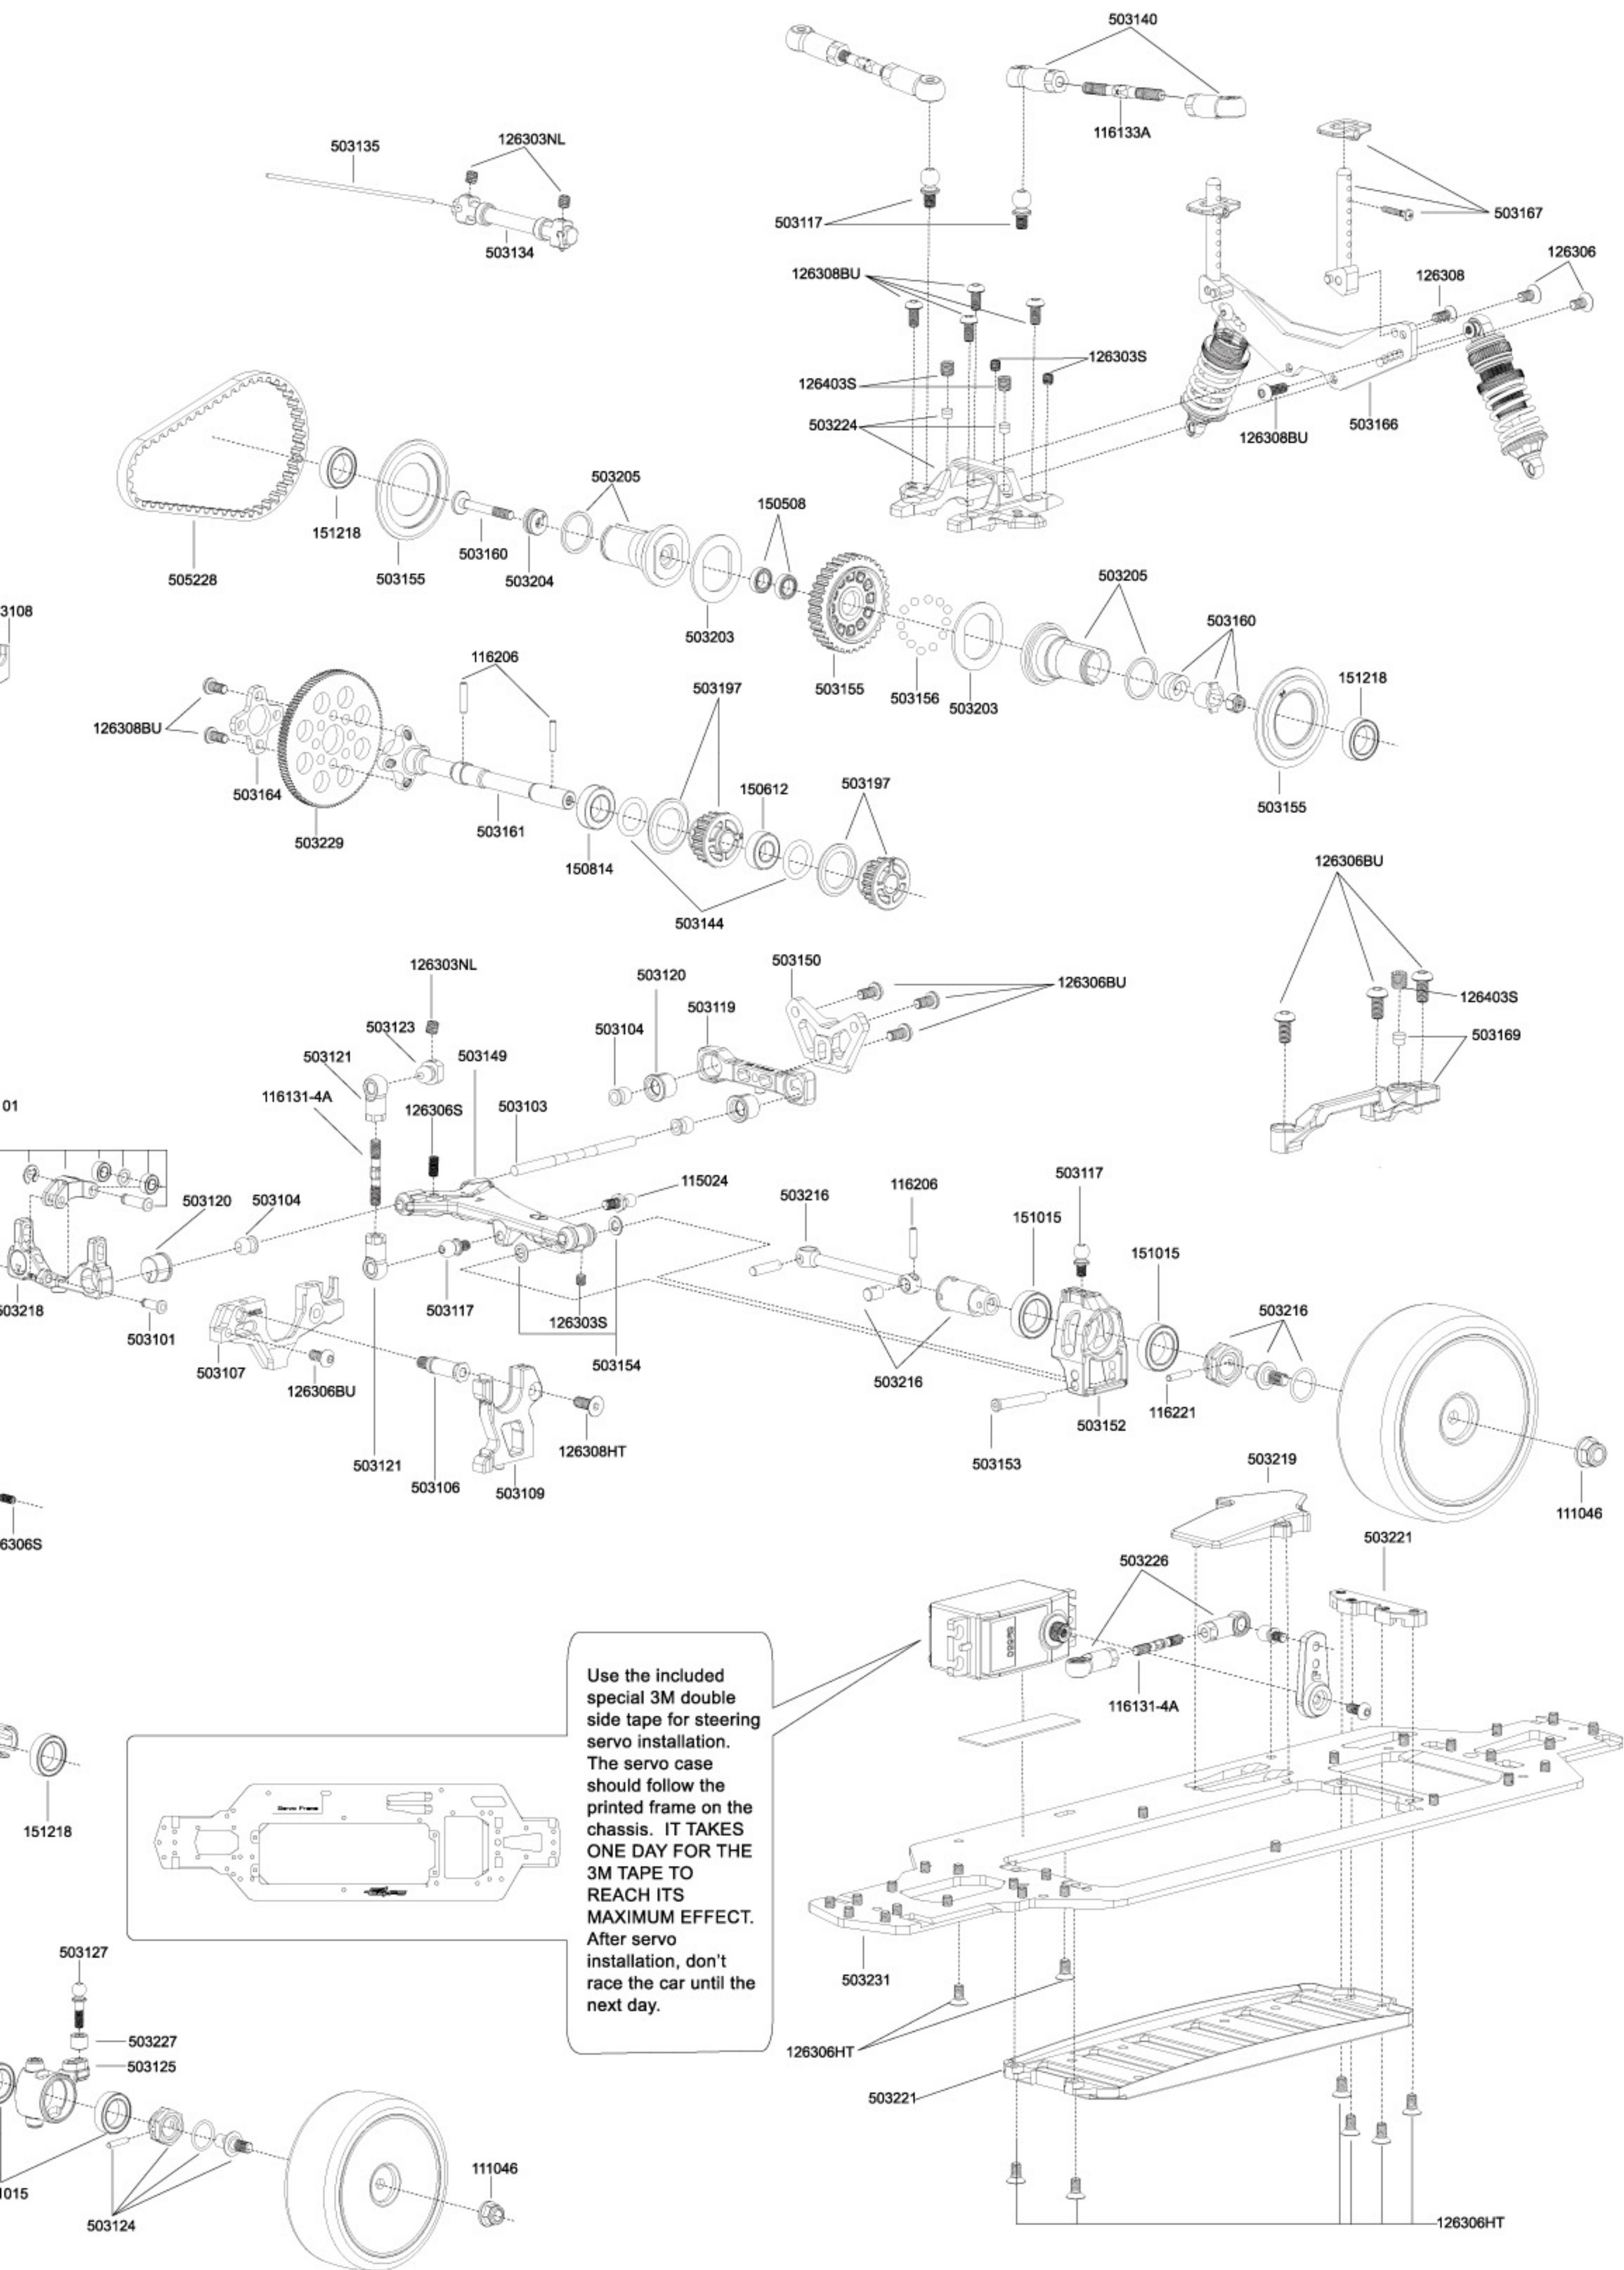

E4RS

Use the included special 3M double side tape for steering servo installation. The servo case should follow the printed frame on the chassis. IT TAKES ONE DAY FOR THE 3M TAPE TO REACH ITS MAXIMUM EFFECT. After servo installation, don't race the car until the next day.