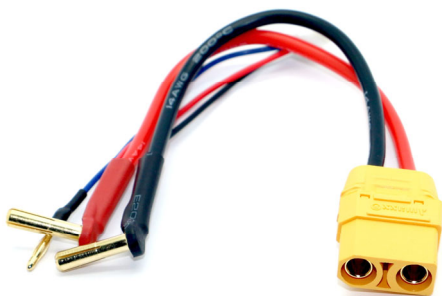

COMPETITION

BEGINNERS

ULTRA C&D LEAD

HRC9151D Charge & Drive lead - Ultra
JST Balancer / 4mm Gold Plug

TAMIYA C&D LEAD

HRC9151S Charge & Drive lead - Tamiya
JST Balancer / 4mm Gold Plug

TRAXXAS C&D LEAD

HRC9151T Charge & Drive lead - Traxxas
JST Balancer / 4mm Gold Plug

XT90 C&D LEAD

HRC9151X Charge & Drive lead - XT90
JST Balancer / 4mm Gold Plug

XT60 C&D LEAD

HRC9151Y Charge & Drive lead - XT60
JST Balancer / 4mm Gold Plug

HRC Switzerland

HRC Distribution GmbH
Hofackerstrasse 14
CH-4132 Muttenz
Switzerland