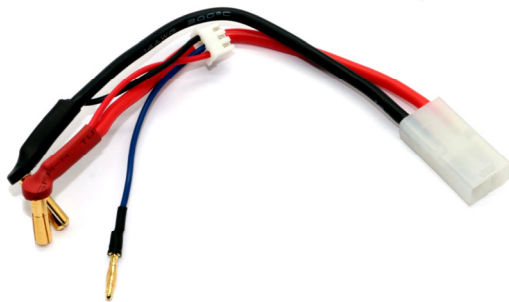

COMPETITION

BEGINNERS

ULTRA C&D LEAD

HRC9151D Charge & Drive lead - Ultra
JST Balancer / 4mm Gold Plug

TAMIYA C&D LEAD

HRC9151S Charge & Drive lead - Tamiya
JST Balancer / 4mm Gold Plug

TRAXXAS C&D LEAD

HRC9151T Charge & Drive lead - Traxxas
JST Balancer / 4mm Gold Plug

XT90 C&D LEAD

HRC9151X Charge & Drive lead - XT90
JST Balancer / 4mm Gold Plug

XT60 C&D LEAD

HRC9151Y Charge & Drive lead - XT60
JST Balancer / 4mm Gold Plug

HRC Switzerland

HRC Distribution GmbH
Hofackerstrasse 14
CH-4132 Muttenz
Switzerland