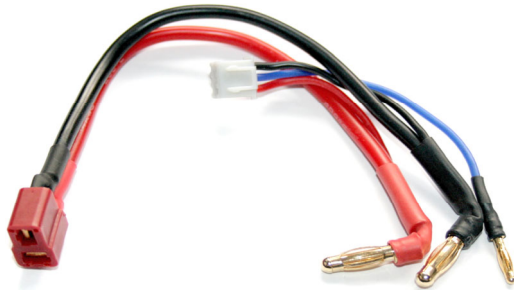

COMPETITION

BEGINNERS

ULTRA C&D LEAD

HRC9151D Charge & Drive lead - Ultra
JST Balancer / 4mm Gold Plug

TAMIYA C&D LEAD

HRC9151S Charge & Drive lead - Tamiya
JST Balancer / 4mm Gold Plug

TRAXXAS C&D LEAD

HRC9151T Charge & Drive lead - Traxxas
JST Balancer / 4mm Gold Plug

XT90 C&D LEAD

HRC9151X Charge & Drive lead - XT90
JST Balancer / 4mm Gold Plug

XT60 C&D LEAD

HRC9151Y Charge & Drive lead - XT60
JST Balancer / 4mm Gold Plug

HRC Switzerland

HRC Distribution GmbH
Hofackerstrasse 14
CH-4132 Muttenz
Switzerland